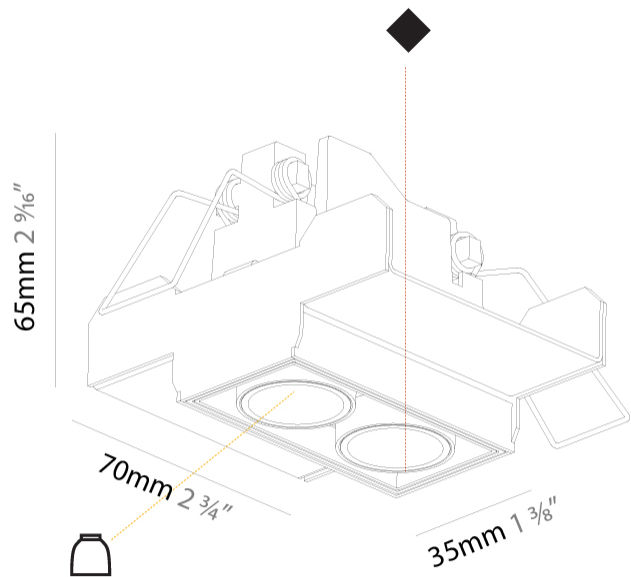

PHYSICAL

Shape: Rectangle
Length (mm): 70
Length (in): 2 ¾
Width (mm): 35
Width (in): 1 ⅜
Height (mm): 65
Height (in): 2 ⅞
Ceiling Thickness (mm): 12.5
Ceiling Thickness (in): 1/2
Min. Recessing Depth (mm): 100
Min. Recessing Depth (in): 3 ⅝
Light Distribution: Direct
Weight (kg): 0.246
Weight (lbs): 0.54

Fixture Finish: SSR / BKV / CWI / CRY / HAB / UFT / ITA / RUA / FTG / MYG / LOD / PUS / FRO / FUP / KIA / POP / BLS / SPG / MEY / GOH / GUM / CHC / COM / ABZ / JAG / OBR / MOS / ROR

Holder Finish: WHI / BLK

Fixture Material: Aluminum Die Cast

Cut-out Measurements: 82mm / 3 1/4" x 42mm / 1 5/8"

Upon Request: Unique Ceiling Thickness

ELECTRICAL

Lamp Type: LED (Zhaga Standard)
Input Wattage (W): 7.7
Total Output Wattage (W): 6.6
Dimming: Tri-Mode (Non-Dimming and Phase Dimming (120Vac only) and 0-10V Dimming)
Driver Included: No
Driver Location: Remote
Driver Type: Constant Current - Universal
Driver Class: Class 2
Input Voltage (V): 120 - 277
Constant Current (MA): 1050

LED

Number of LEDs: 2
Color Temperature (°K): 2700 / 3000 / 3500 / 4000
Max. Delivered Lumen (lm): 319 / 348 / 356 / 363
Nominal Lumen (lm): 440 / 480 / 490 / 500
CRI: >90 CRI
Lamp Life (hrs): 50000
Upon Request: Special Color Temperature

OPTICAL

Reflector: 8 / 18 / 34

Upon Request: Special Beam Angles

RATINGS AND CERTIFICATIONS

Certified By: CSA Certified to UL and CSA Standards

Zaneen Group Inc. © 2024. 1-800-388-3382, F-416-247-9319, www.zaneen.com